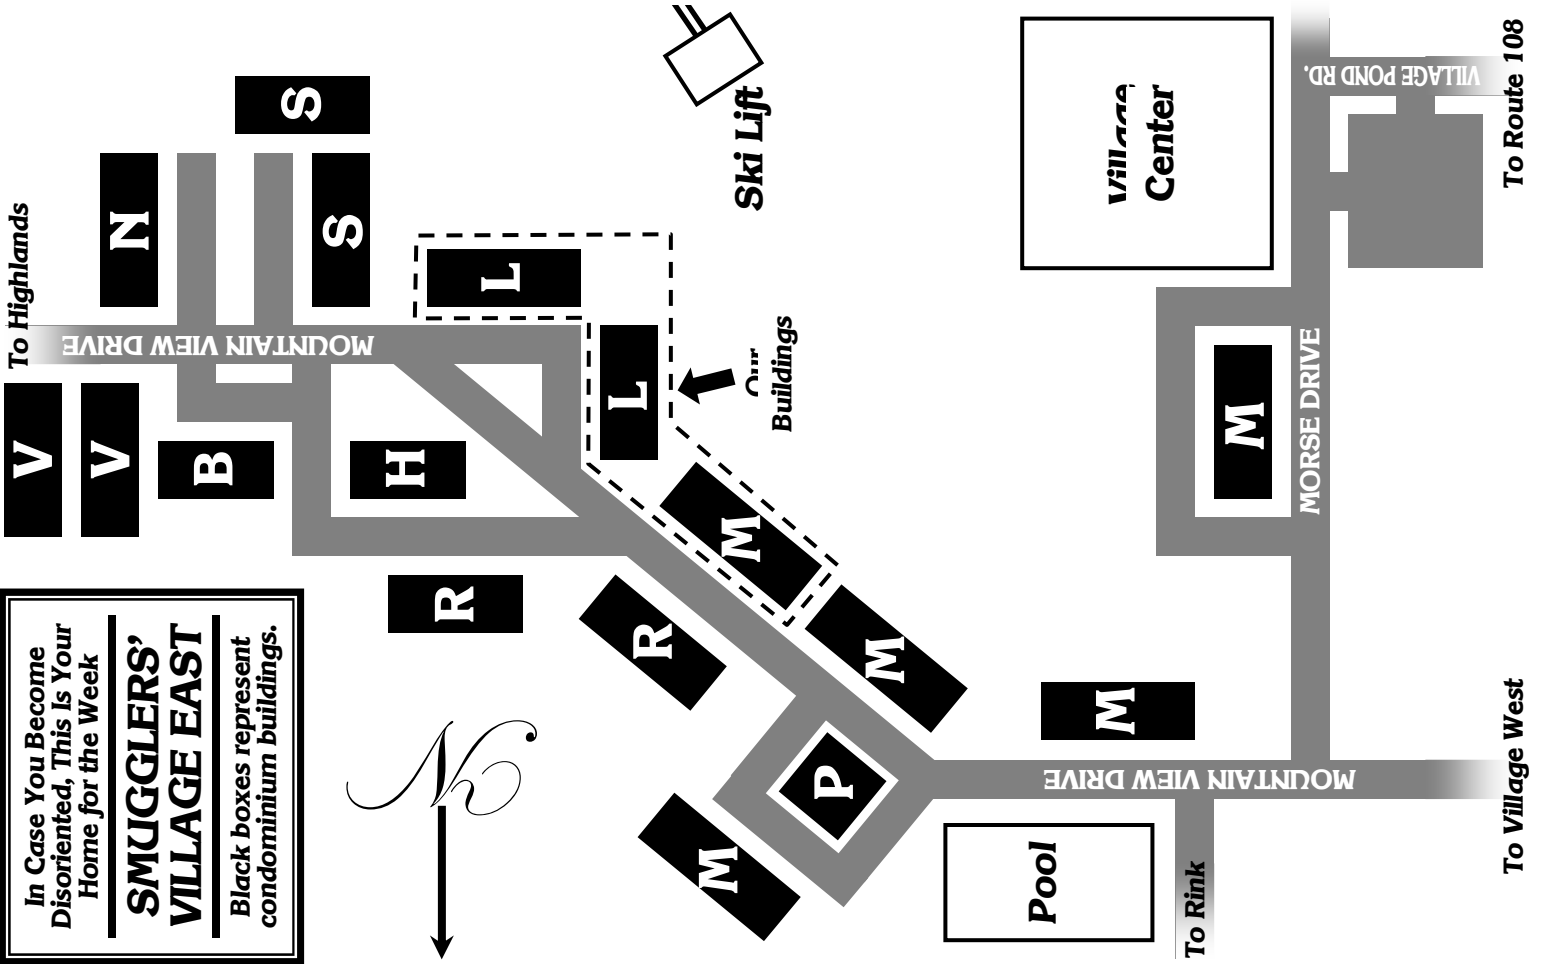

# Ski Trip '07

SMUGGLERS' NOTCH, VERMONT JANUARY 7-12, 2007